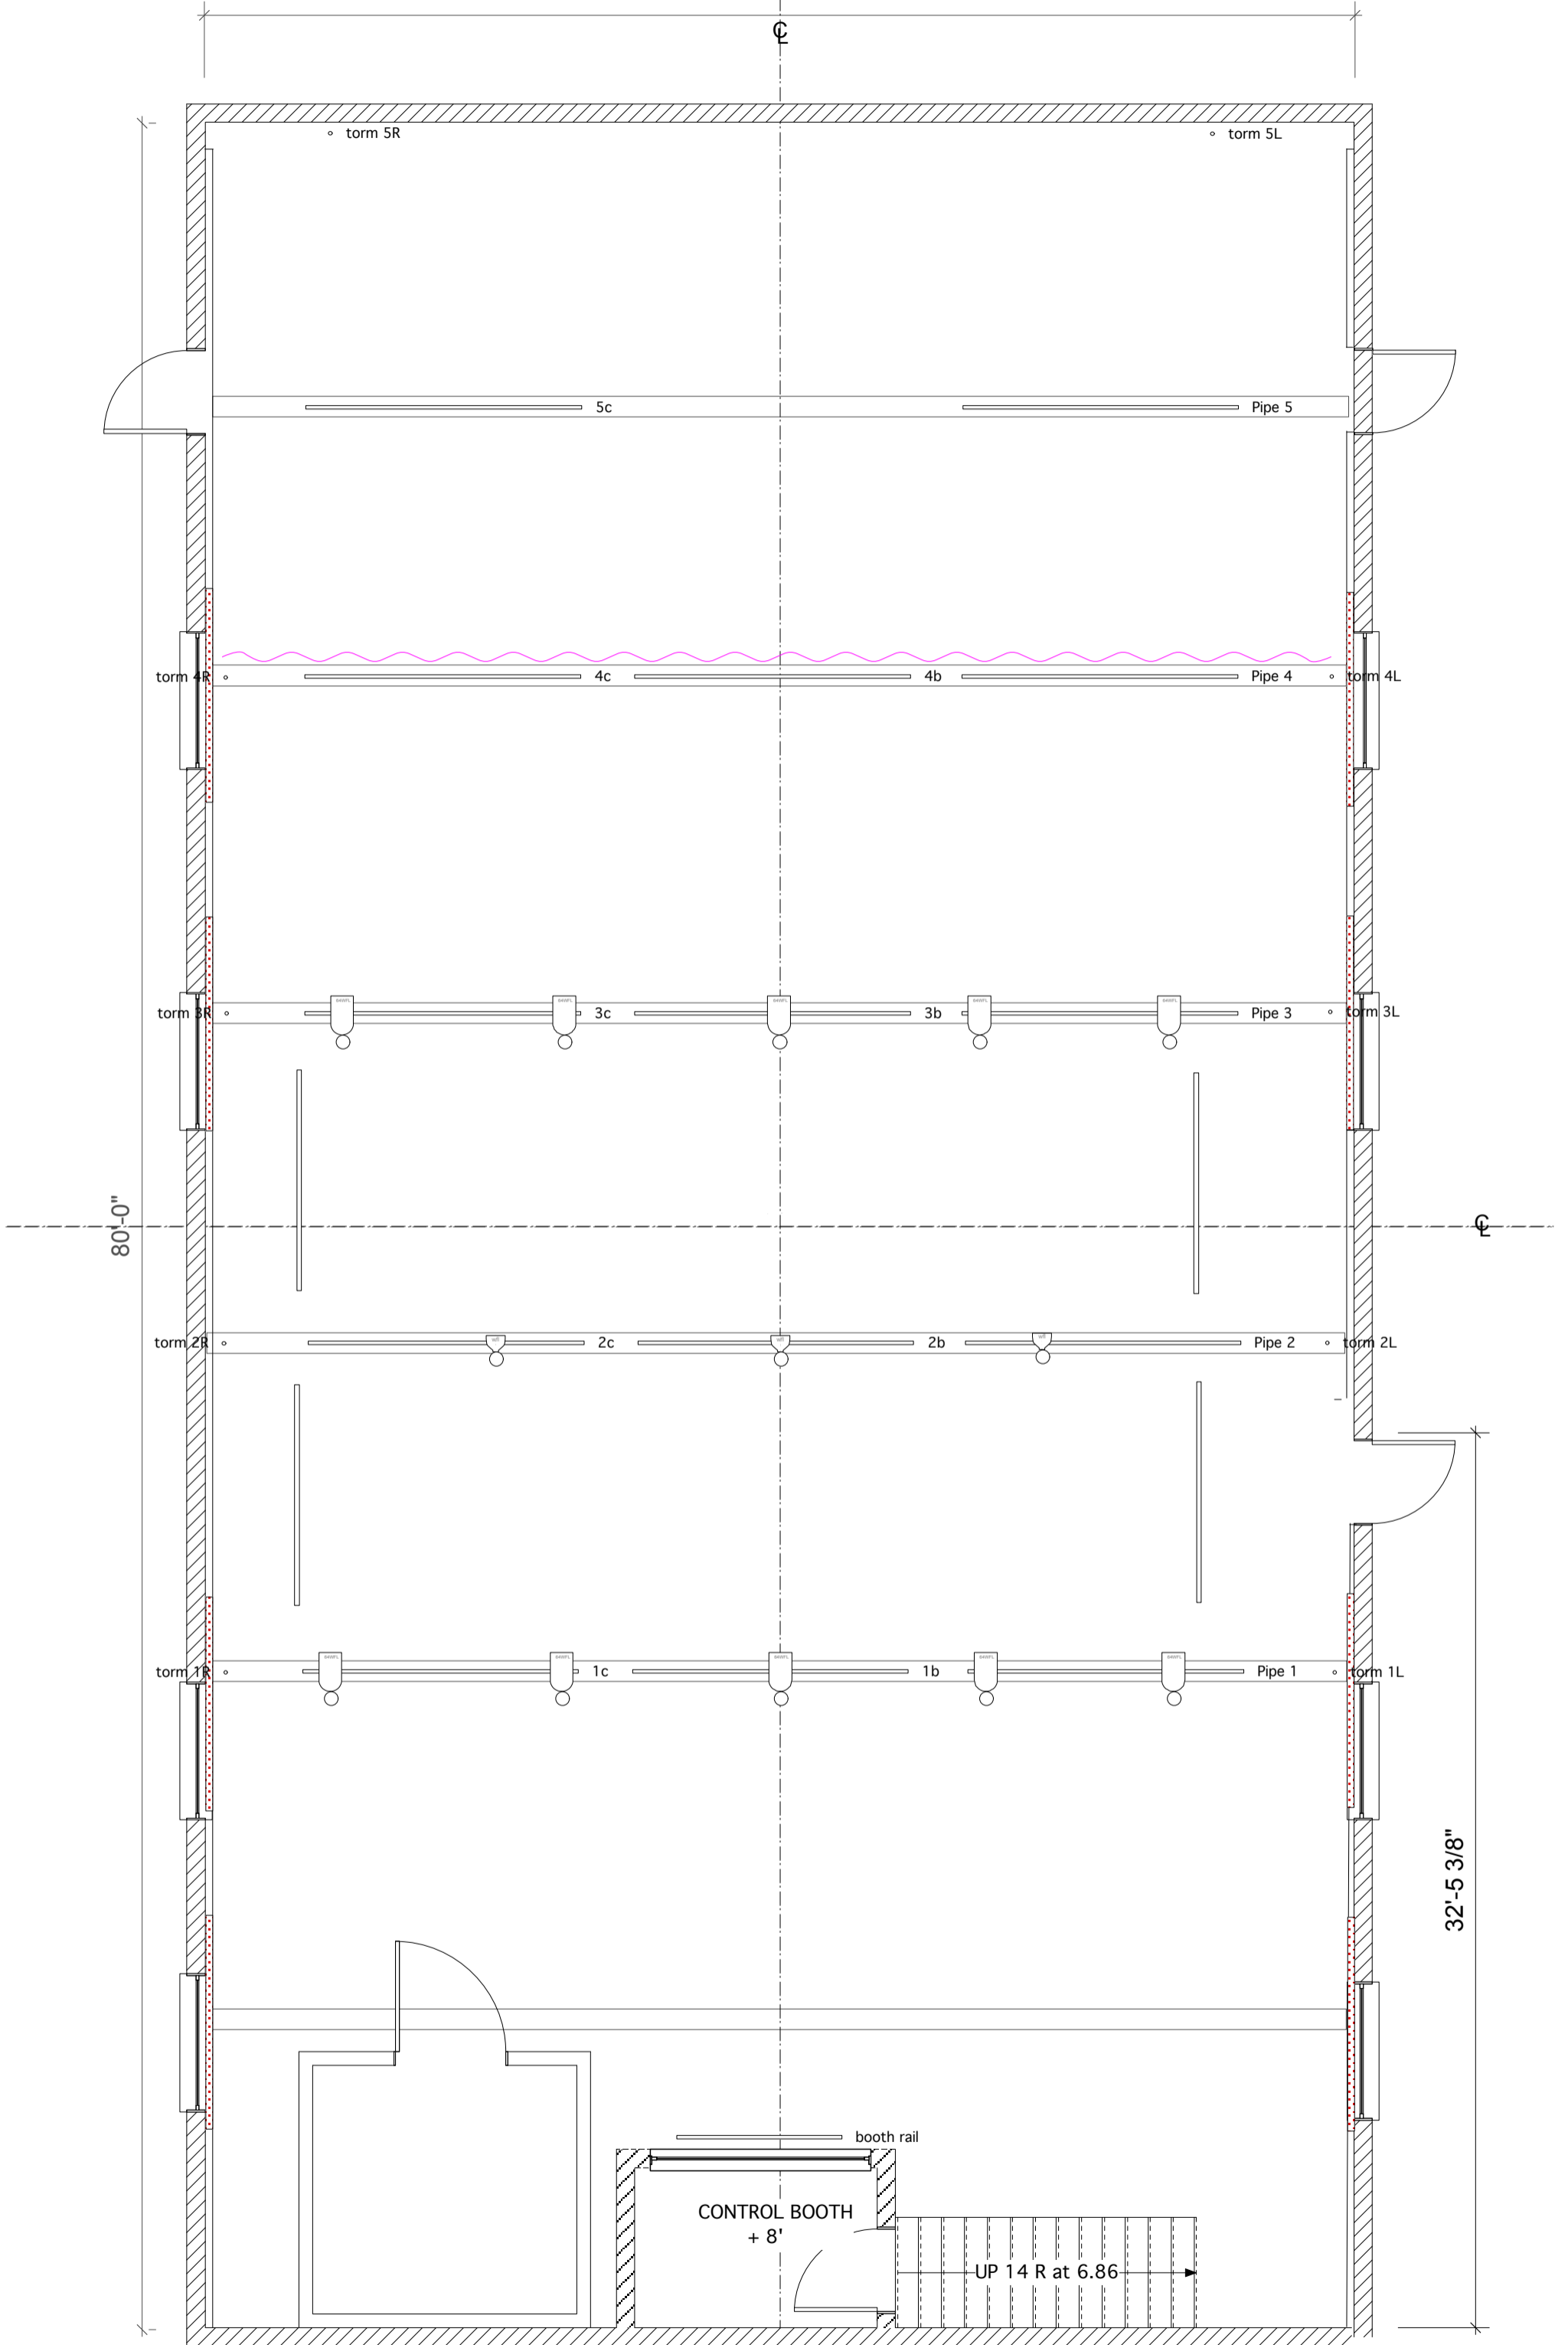

41'-9"

⌀

80'-0"

32'-5 3/8"

Ceiling height = 18' 11"
Beam height = 18' 1"
Grid height = 15' 10"

OLD GYM
scale: 1/4" = 1'
revised 2/14/13

⌀